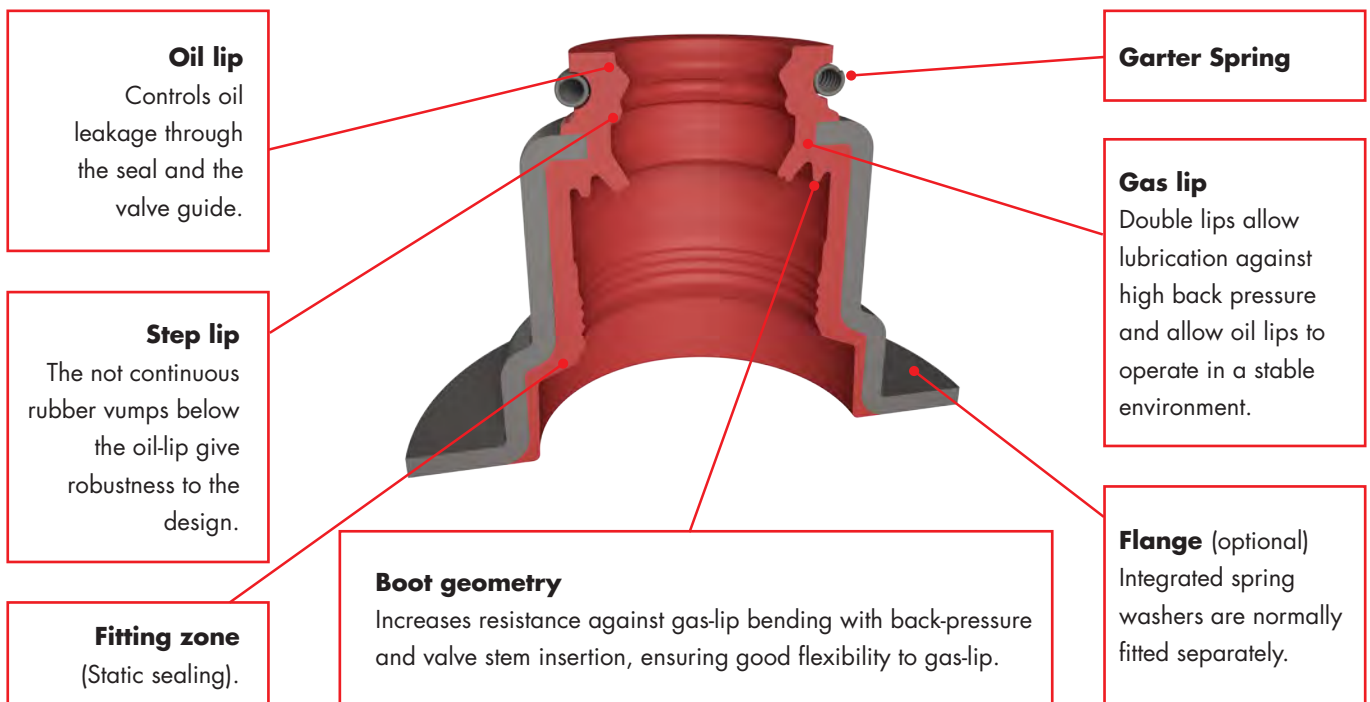

The valve stem seals

TECHNICAL FEATURES

Valve Stem Seals supplied by Corteco are manufactured by Freudenberg Sealing Technologies, one of the largest manufacturers of seals to original equipment manufacturers. It's the best way to ensure the precise level of controlled oil leakage specified by vehicle manufacturers.

Customers can be confident that excessive oil leakage - that adversely affects the catalyst filtration capacity - will be avoided.

Powerful catalysts reduce the number of contaminants dispersed into the atmosphere, significantly reducing the impact on the environment.